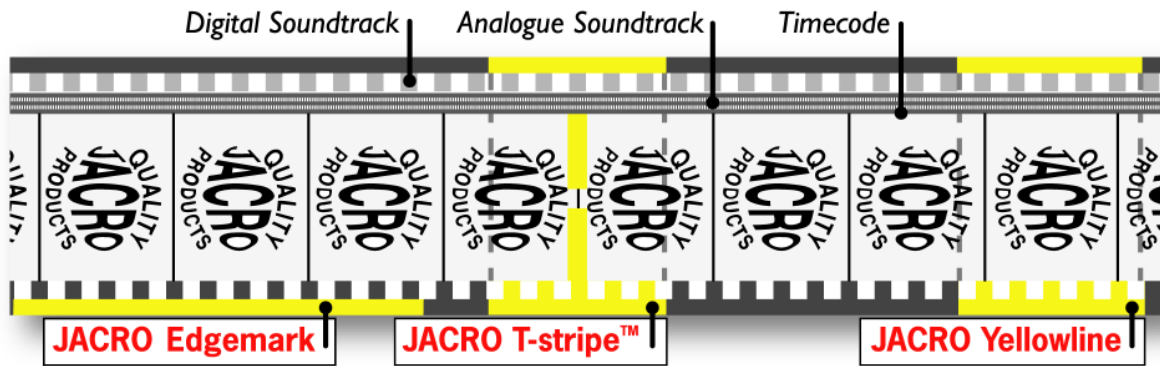

JACRO 35mm FILM SPLICING TAPE

A MARKING TAPE FOR EVERY NEED!

Dashed lines indicate splicing tape edges.

© Copyright Jack Roe (CS) Ltd 2002

T-STRIPE—OUR BEST SELLING MARKING TAPE. PATENTED PRINTING PROCEDURE GIVES THE BRIGHTEST IMAGE AND DOES NOT COVER THE ANALOG, DTS OR DOLBY DIGITAL TRACKS

EDGEMARK—THE CLEAREST WAY TO MARK WHERE REEL CHANGES OCCUR. THIS CAN BE USED WITH EITHER CLEAR SPLICING TAPE OR WITH A MARKING TAPE FOR GREATER VISIBILITY

YELLOWLINE—OUR ECONOMY MARKING TAPE HAS A BRIGHT YELLOW COLOR AND DOES NOT HAVE A LINE ACROSS THE FRAME LINE OF THE FILM

Dashed lines indicate splicing tape edges.

© Copyright Jack Roe (CS) Ltd 2003

SPLICEMARK BRIGHTLINE YELLOW & MAGENTA—SPLICEMARK HAS BEEN AROUND FOR OVER 8 YEARS. THE **NEW BRIGHTLINE SPLICEMARK** USES OUR PATENTED PRINTING TECHNOLOGY TO GIVE THE BRIGHTEST IMAGE ON THE FILM WHILE LEAVING BOTH THE PICTURE AND SOUNDTRACK AREAS CRYSTAL CLEAR!

ALL JACRO MARKING TAPES ARE MADE FROM THE HIGHEST QUALITY MATERIALS FOR EXPERT SPLICES. JACRO SPLICING TAPES ARE USED IN PROJECTION ROOMS AROUND THE WORLD!